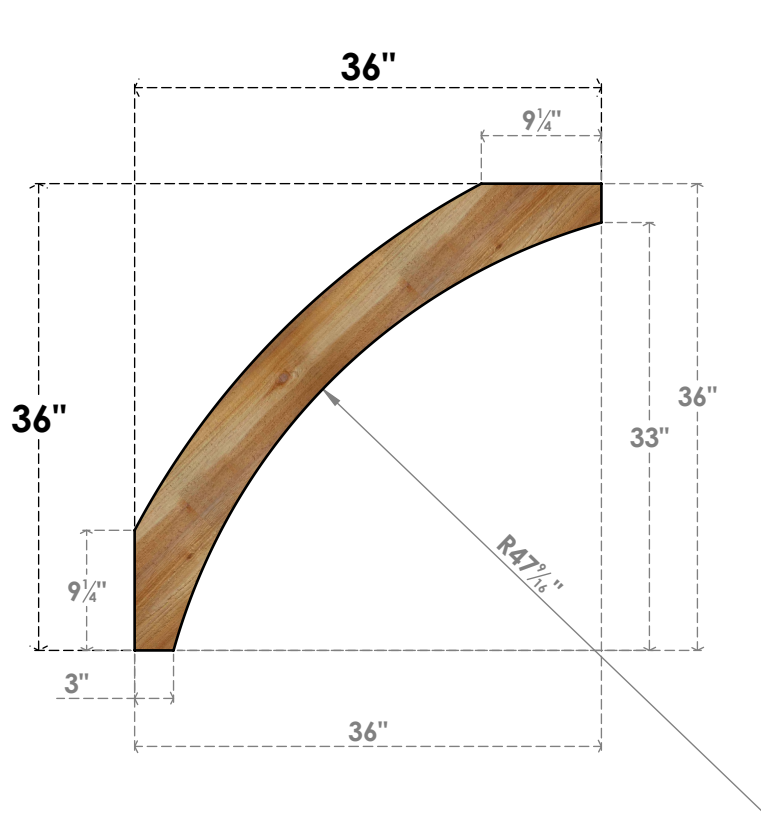

BRC06X36X36THR00RWR

6"W X 36"D X 36"H THORTON ROUGH SAWN BRACE, WESTERN RED CEDAR

SIDE

FRONT

EKENA MILLWORK
 2300 WEST MAIN ST.
 CLARKSVILLE, TX 75426
 TOLL FREE: 866-607-0453
 WWW.EKENAMILLWORK.COM

NOTES

1. INSTALLATION TO BE COMPLETED IN ACCORDANCE WITH MANUFACTURER'S SPECIFICATIONS.
2. DRAWING MAY NOT BE TO SCALE
3. THIS DRAWING IS INTENDED FOR DESIGN AND PLANNING PURPOSES ONLY.
4. ALL INFORMATION CONTAINED HEREIN WAS CURRENT AT THE TIME OF DEVELOPMENT BUT MUST BE REVIEWED AND APPROVED BY THE PRODUCT MANUFACTURER TO BE CONSIDERED ACCURATE.
5. PRODUCTS ARE NOT KILN DRIED. THIS ITEM IS UNIQUE AND WILL CONTAIN THE NATURAL VARIATIONS THAT THE WOOD SPECIES OFFERS. THIS MAY RESULT IN VARIATIONS UP TO 1/4"